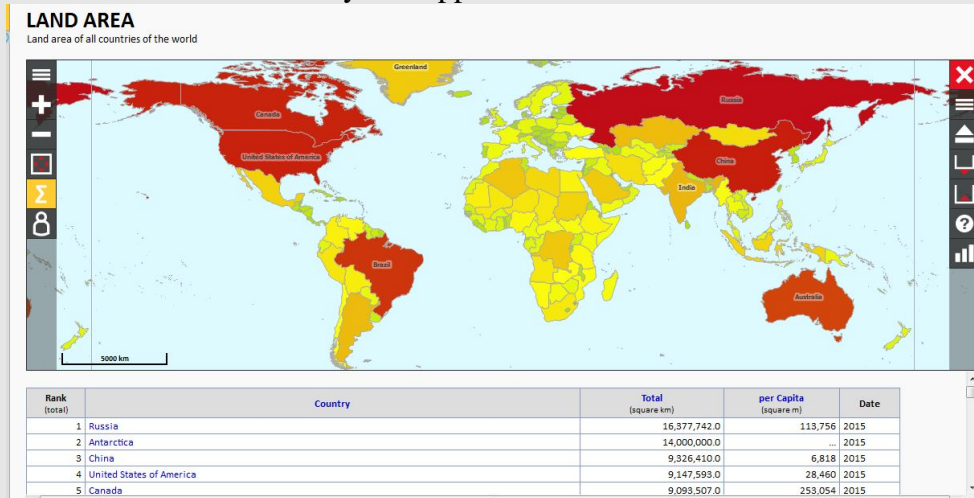

Home Page

Logo

URL

<http://world.bymap.org/>

Subject

Geography-Dictionaries

Accessibility

Free

Language

English

Publisher

Thomas Brinkhoff

Brief History

This site was founded in 2008 and last updated on 21st January, 2016.

Scope and Coverage

It covers information on land (includes land area, highest points, coastline lengths), environment (includes irrigated land, freshwater withdrawal, carbon dioxide emissions), population (includes population size and density, population and growth rates, migration rates etc.), demography (includes life expectancy by birth, birth rates, death rates, total fertility rate, mortality rate etc.) oil and gas (includes crude oil production, petroleum consumption, crude oil exports, crude oil imports etc.),

electricity (includes electricity production, electricity consumption, nuclear electricity etc), economy(GDP, real GDP growth rates, industrial production growth rate etc.), trade (includes exports, imports etc), labour (includes labour force, unemployment rates etc), finance (includes inflation rates, public debts, external debts), transportation (includes roadways, railways, waterways etc), telecommunication (includes telephone main lines, mobile telephones, internet users etc), education (includes literacy rates, literacy rates of females, education expenditures etc), health (includes hospital bed density, physicians density etc) and different statistical aspect based on different parameters, tables, maps, charts etc.

Kind of Information

Each entry begins with maps and name of countries which are arranged in descending on the basis of different parameters such as birth rate, growth rate, education rate, total area of land etc. Suppose clicking on land area under the headings “Land”, maps and arrangement of country in descending order according to total area of land of country will appear.